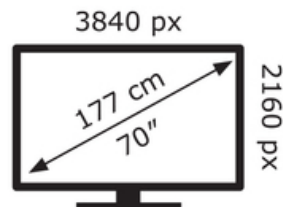

ENERG

LG Electronics

70UQ81003LB

124 kWh/1000h

ABCDEF**G**

169 kWh/1000h

2019/2013